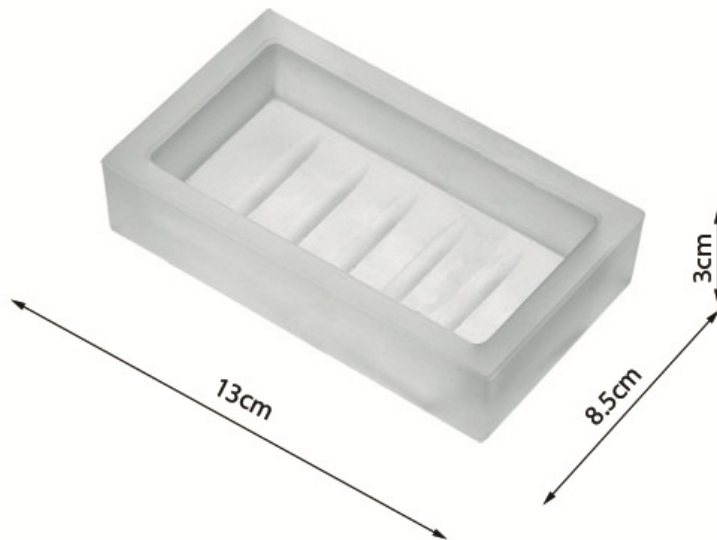

ART CODE ,
LINE , DESCRIPTION
PHOTO

14M3-10

**“San Remo” Tabletop Soap Holder without Base
Satin Glass**

14M3-10 Tabletop Soap Holder , Sheet