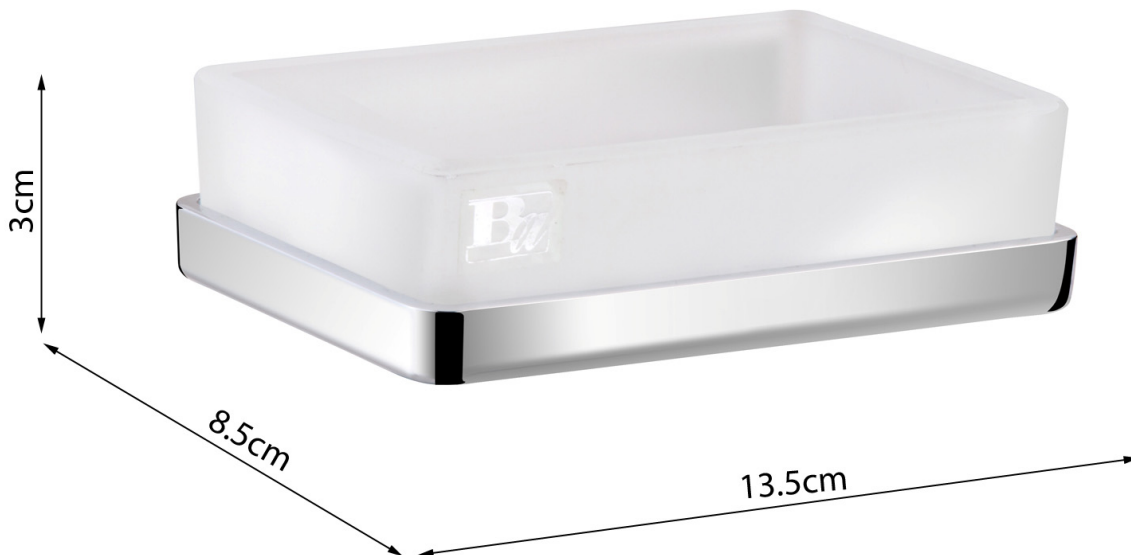

ART CODE ,
LINE , DESCRIPTION
PHOTO

14M3-M

**“San Remo” Tabletop Soap Holder
Chrome Plated Finish , Satin Glass**

14M3-M Tabletop Soap Holder , Sheet