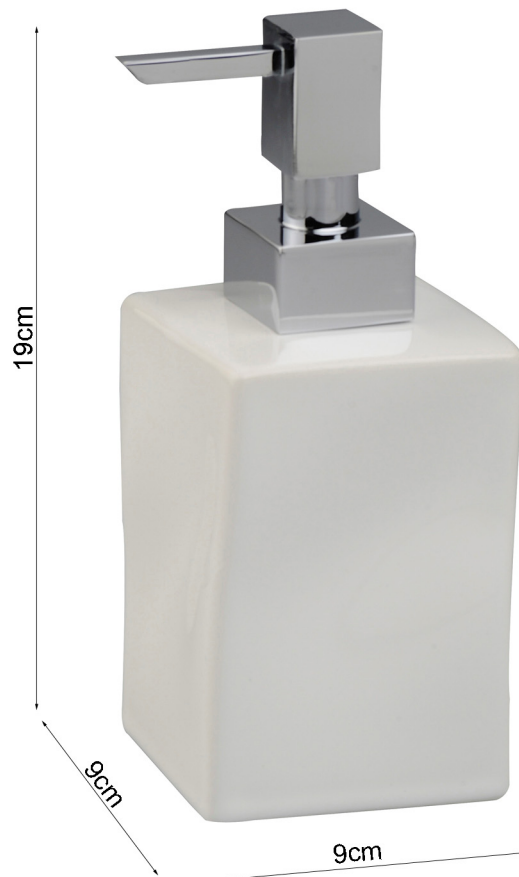

ART CODE ,  
LINE , DESCRIPTION  
PHOTO

**19T2-1A-T**

**“T2” Tabletop Liquid Soap Dispenser  
Chrome Plated Finish , Square heavy duty pump**

**19T2-1A-T Tabletop Soap Dispenser , Sheet**